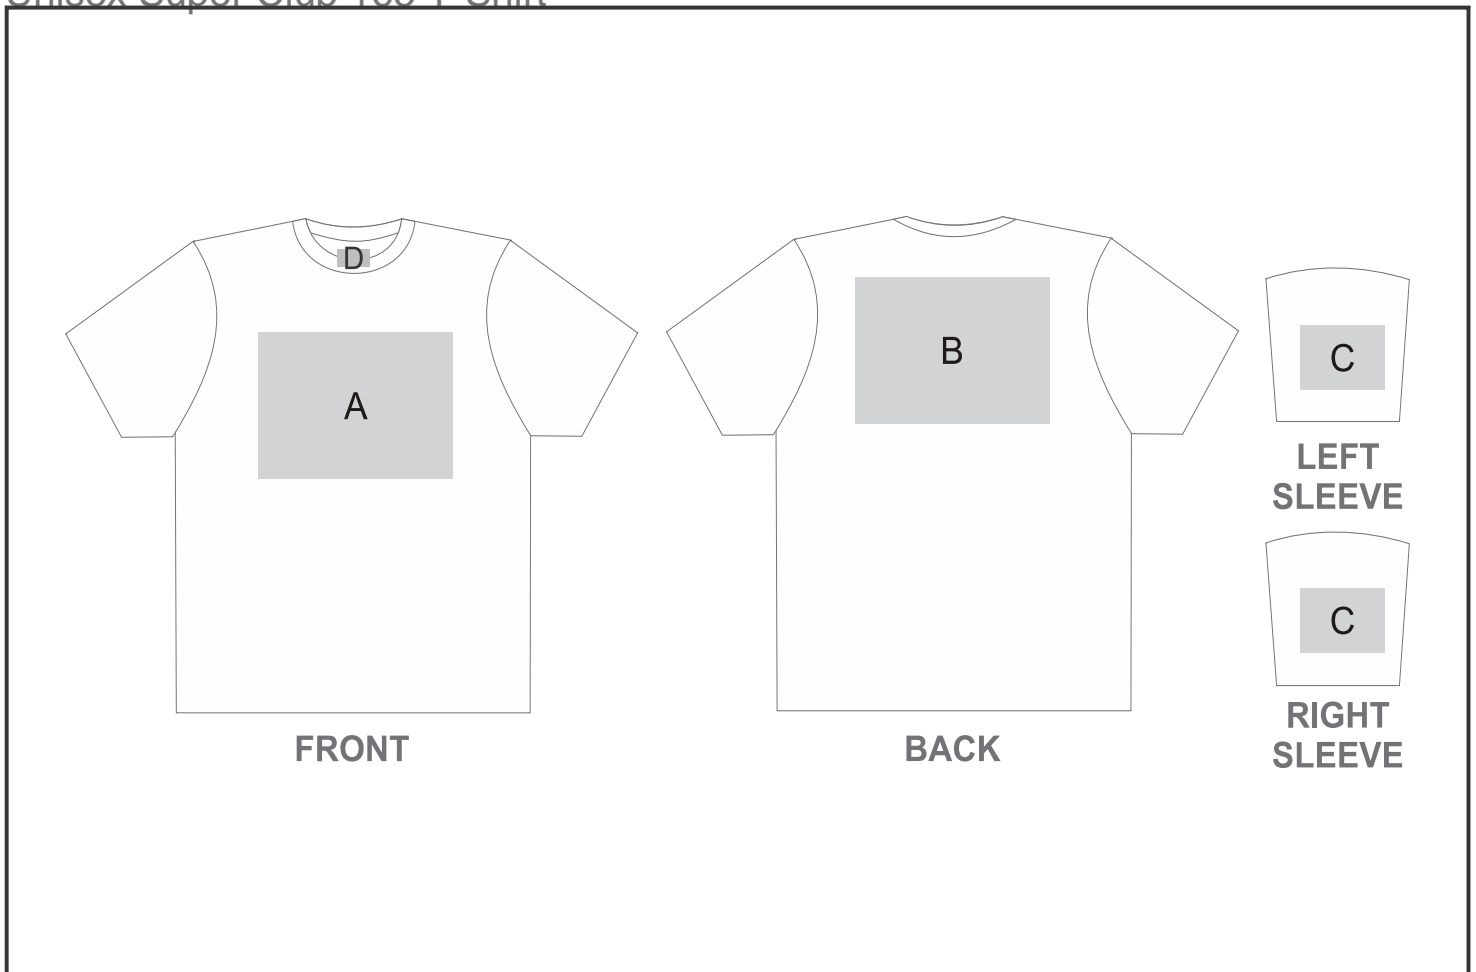

BAS-4770

Unisex Super Club 165 T-Shirt

Need to know:

- Includes 1-Colour, 1-Position Screen Print (setup fee applies)

Branding Options:

Position	Branding Method (Branding Code)	No. of Colours	Dimension
A	Embroidery (EM-CLOTHING)	N/A	200mm wide x 200mm high
A	Screen Print (SA)	6 Colours	290mm wide x 200mm high
A	Digital Transfer T-shirts A6 (DTC-T1)	Full Colour	105mm wide x 148mm high
A	Digital Transfer T-shirts A5 (DTC-T2)	Full Colour	210mm wide x 148mm high
A	Digital Transfer T-shirts A4 (DTC-T3)	Full Colour	290mm wide x 200mm high

B	Embroidery (EM-CLOTHING)	N/A	200mm wide x 200mm high
B	Screen Print (SA)	6 Colours	290mm wide x 200mm high
B	Digital Transfer T-shirts A6 (DTC-T1)	Full Colour	105mm wide x 148mm high
B	Digital Transfer T-shirts A5 (DTC-T2)	Full Colour	210mm wide x 148mm high

B	Digital Transfer T-shirts A4 (DTC-T3)	Full Colour	290mm wide x 200mm high
C	Embroidery (EM-CLOTHING)	N/A	80mm wide x 80mm high
C	Screen Print (SA)	6 Colours	90mm wide x 60mm high
C	Digital Transfer T-shirts A6 (DTC-T1)	Full Colour	80mm wide x 80mm high
D	Screen Print (SA)	1 Colour	50mm wide x 50mm high